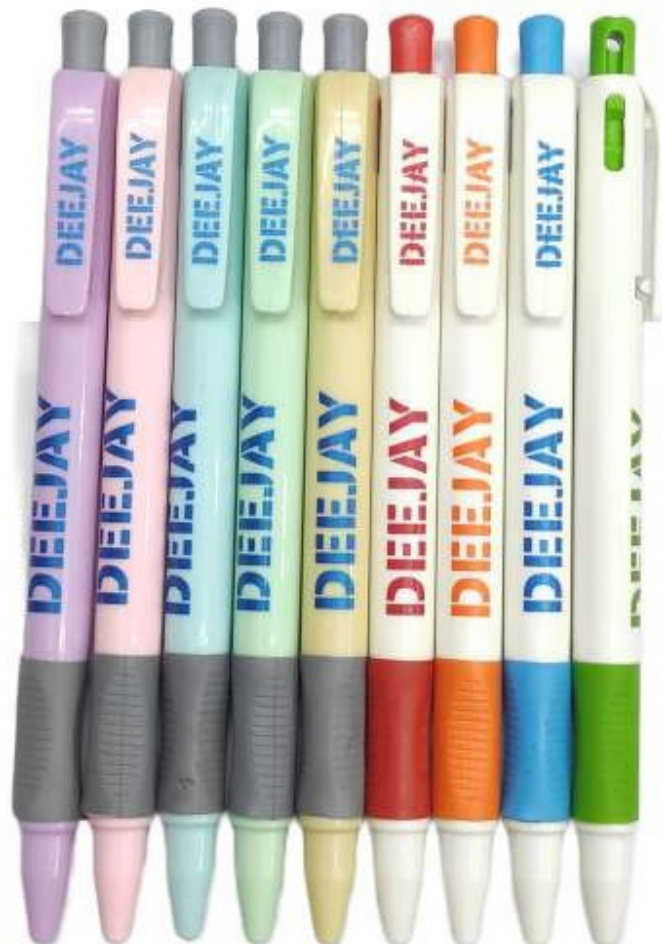

D-ECO CLICK

DEEJAY