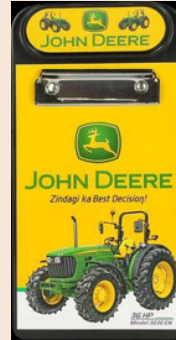

CLIP BOARD

235

Product Area (in mm): 278 X 139
Approx Weight: 125 - 130 gms
Packaging: Poly Packing

Printing Area (in mm): 219 x 133, 111 x 39
Printing: Single Side Printing

236

Product Area (in mm): 278 X 139
Approx Weight: 125 - 130 gms
Packaging: Poly Packing