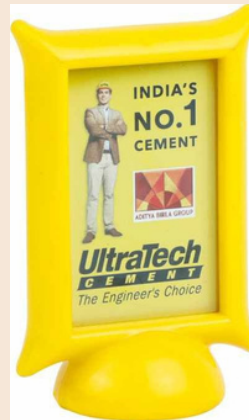

PLASTIC PAPER WEIGHT

82

Product Area (in mm): 92 x 59 x 15
Approx Weight: 60 - 65 gms
Packaging: Box Packing

Printing Area (in mm): 60 x 37
Printing: Double Side Printing

83

Product Area (in mm): 92 x 59 x 15
Approx Weight: 60 - 65 gms
Packaging: Box Packing