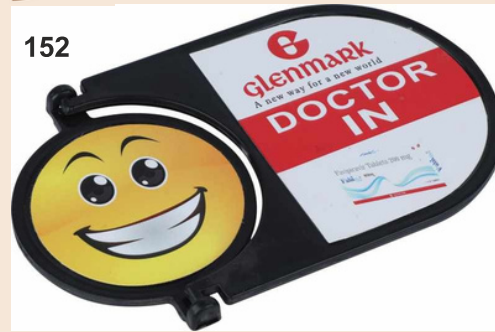

151

Product Area (in mm): 85 x 54
Approx Weight: 20 - 22 gms
Packaging: Poly Packing

Printing Area (in mm): 75 x 39.5
Printing: Single Side Printing

DOCTOR IN & OUT

152

Product Area (in mm): 164 x 100
Approx Weight: 40 - 45 gms
Packaging: Poly Packing