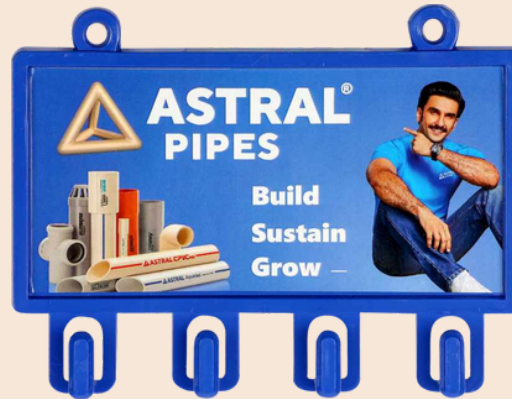

PLASTIC KEY HANGER

165

Product Area (in mm): 164 x 120   Printing Area (in mm): 152 x 74
Approx Weight: 42 gms   Printing: Single Side
Packaging: Poly Packing

166