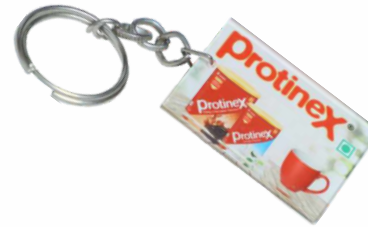

Size (Approx) : 48 x 32 mm
Thickness : 6 mm
Glossy Photo Print

42